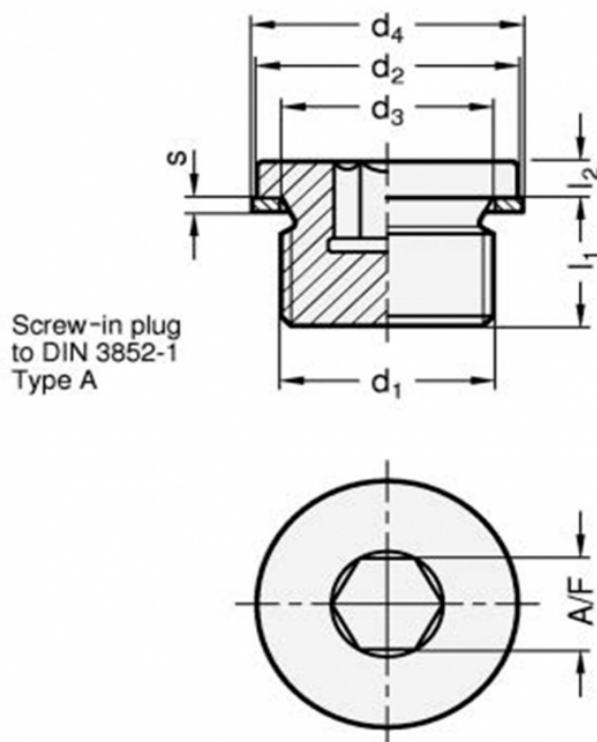

Article number: 20908STM101A

Description: E+G Threaded plug DIN 908-ST-M10x1-A

Measures

A/F	= 5
d1	= M10x1
d2h14	= 14
d3	= 10.3
d4	= 13.5
l1	= 8
l2	= 3
s	= 1

Weight in (g) = 6